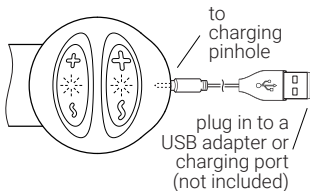

QUICK START

1. Charge

Using the included USB power cable charge your vibe before your first use for approximately 2 hours. The LED will pulse while charging and emit a steady glow once fully charged.