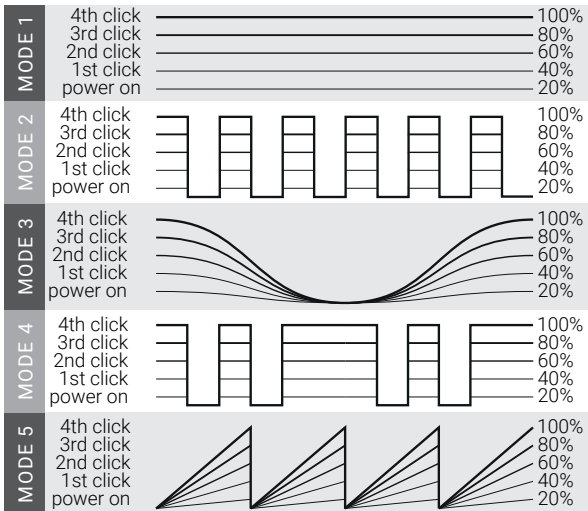

FIND YOUR PERFECT SETTINGS

To power ON/OFF hold down the + or S buttons for 3 seconds.

5th button click will return you back to mode 1 (+) or 20% intensity (S).