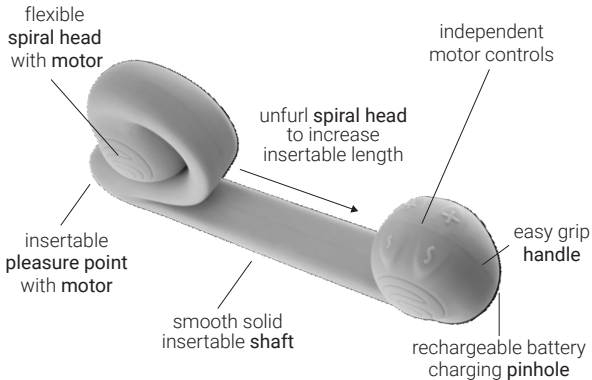

## GET TO KNOW YOUR VIBE

Snail Vibe uses multi US patented technology to offer an unrivalled pleasure experience. Waterproof and made from body-safe silicone, Snail Vibe is a versatile pleasure tool. Welcome to a blended orgasm.